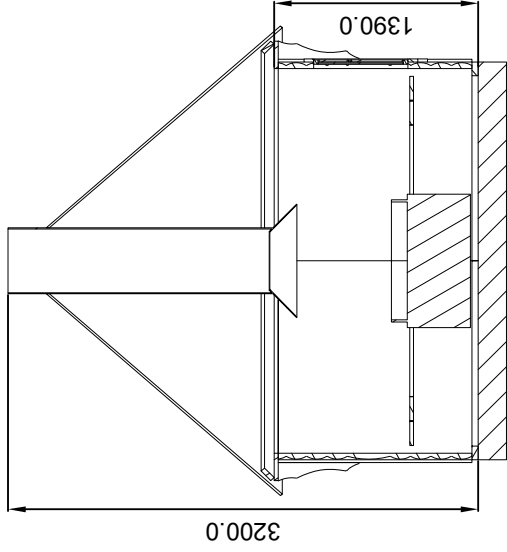

Skala 1:50

Designed by	Checked by	Approved by	Date	Date	
			2024-12-10		
<b>Grillkåta / Garden lodge - 7 m2</b>					
				Edition	Sheet