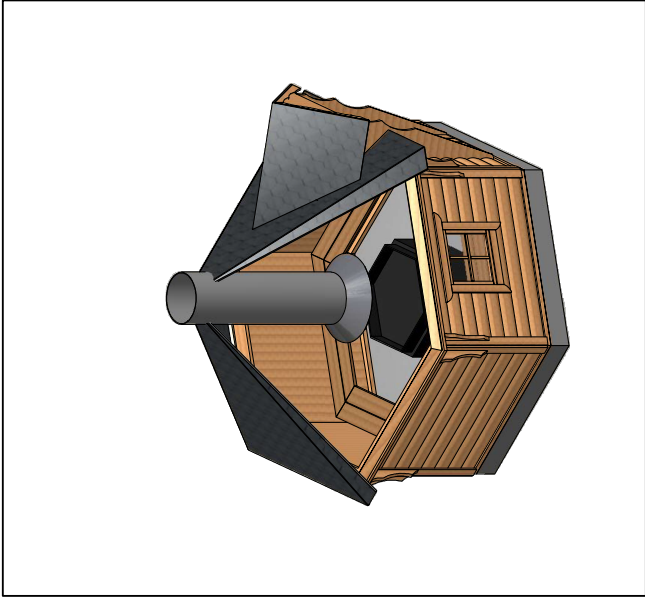

Skala 1:50

Designed by	Checked by	Approved by	Date	Date	
			2024-12-10		
<b>Grillkåta / Garden lodge - 7 m2</b>					
				Edition	Sheet