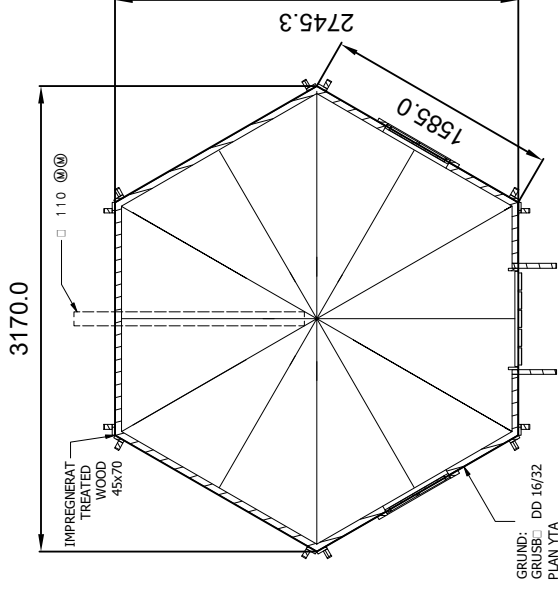

Skala 1:50

Designed by	Checked by	Approved by	Date	Date	
			2024-12-10		
<b>Grillkåta / Garden lodge - 7 m2</b>					
				Edition	Sheet