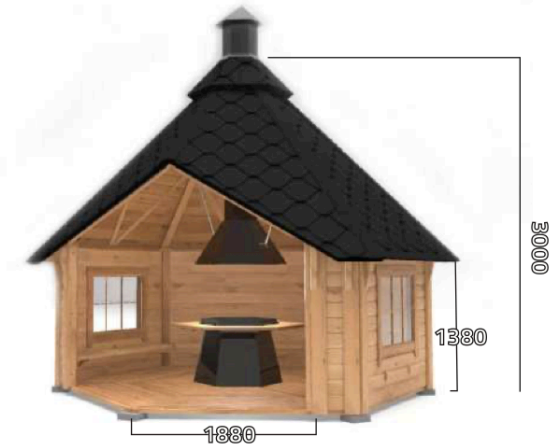

ARCTIC OUTDOOR
CABINS

10m²

10m²

45

1000 x 2300 x 2300

830 kg