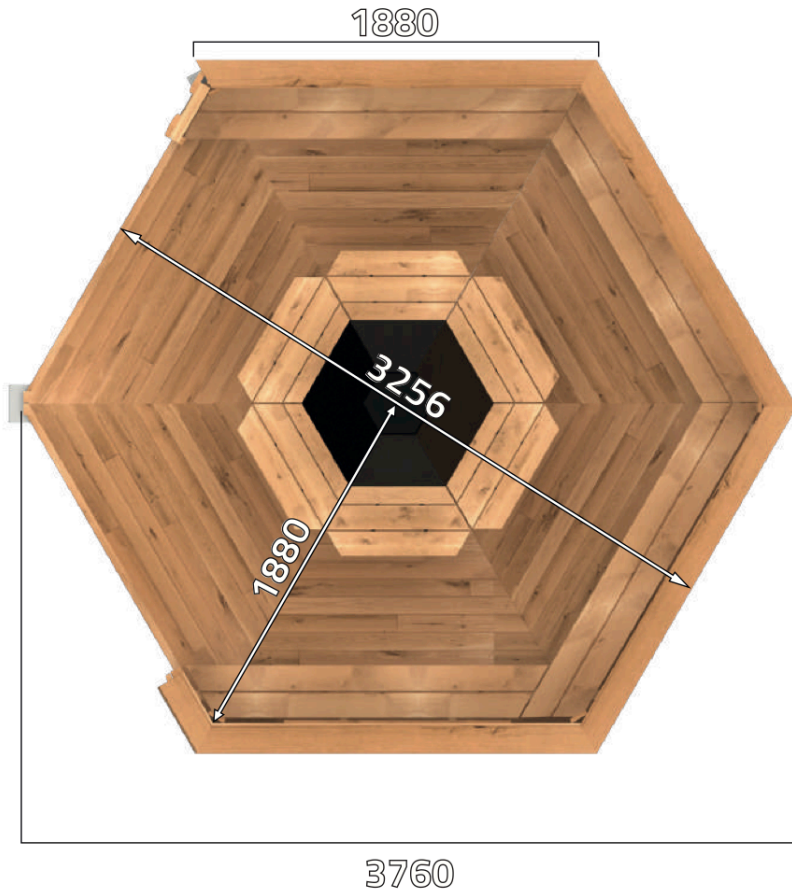

ARCTIC OUTDOOR
CABINS

10m²

10m²

45

1000 x 2300 x 2300

830 kg