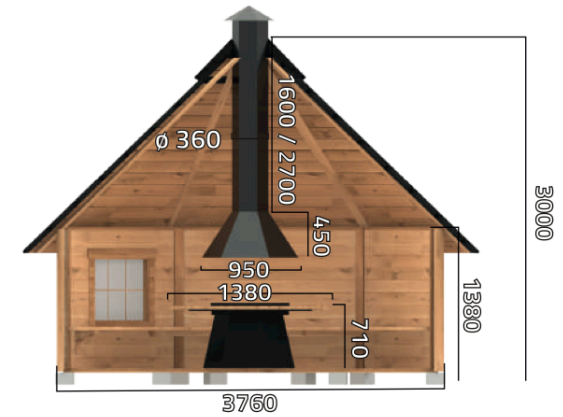

ARCTIC OUTDOOR
CABINS

10m²

10m²

45

1000 x 2300 x 2300

830 kg